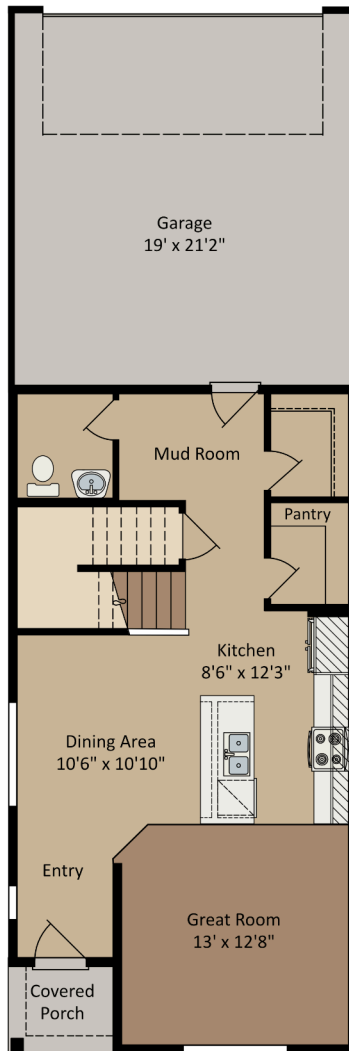

The ELMCREST

3 Bedrooms | 2.5 Baths | 2 Garage Bays | 1,737 fsf | Slab-on-grade

Elevation A

Elevation B

MAIN LEVEL

UPPER LEVEL