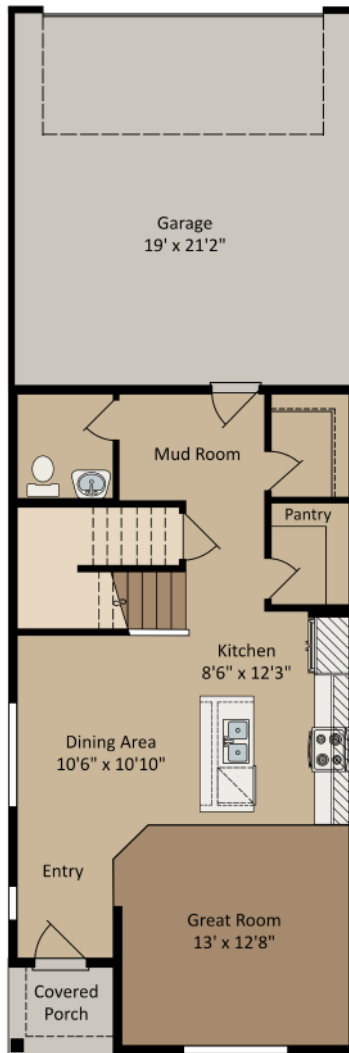

The ELMCREST

3 Bedrooms | 2.5 Baths | 2 Garage Bays | 1,737 fsf | Slab-on-grade

Elevation A

Elevation B

MAIN LEVEL

UPPER LEVEL