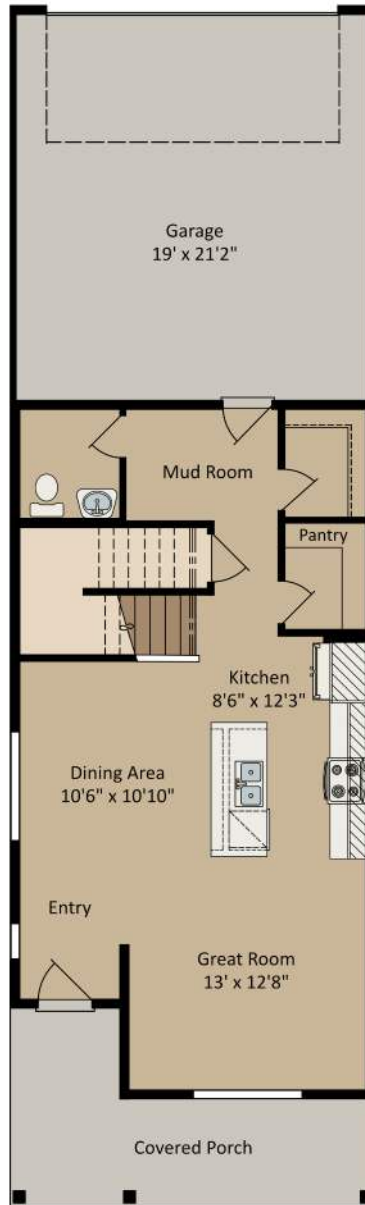

The ELMCREST

3 Bedrooms | 2.5 Baths | 2 Garage Bays | 1,807 fsf | Slab-on-grade

Elevation A

Elevation B

MAIN LEVEL

UPPER LEVEL