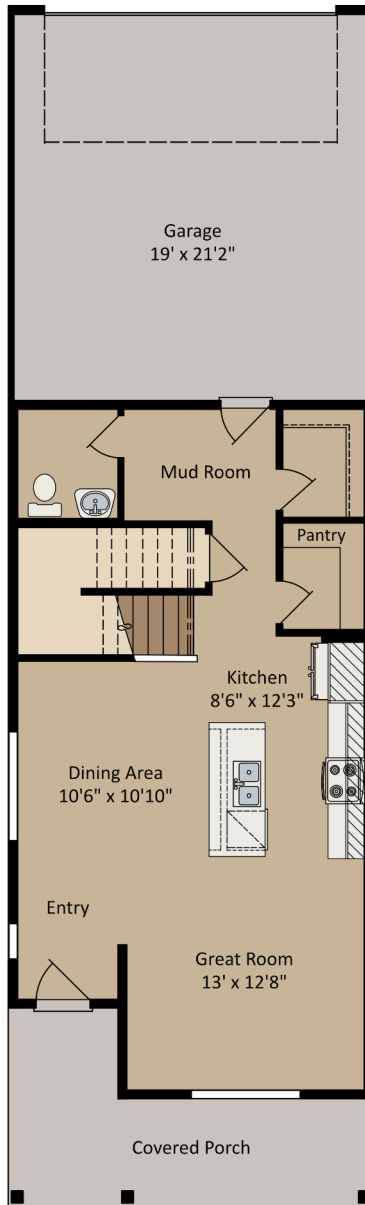

The ELMCREST

3 Bedrooms | 2.5 Baths | 2 Garage Bays | 1,807 fsf | Slab-on-grade

Elevation A

Elevation B

MAIN LEVEL

UPPER LEVEL